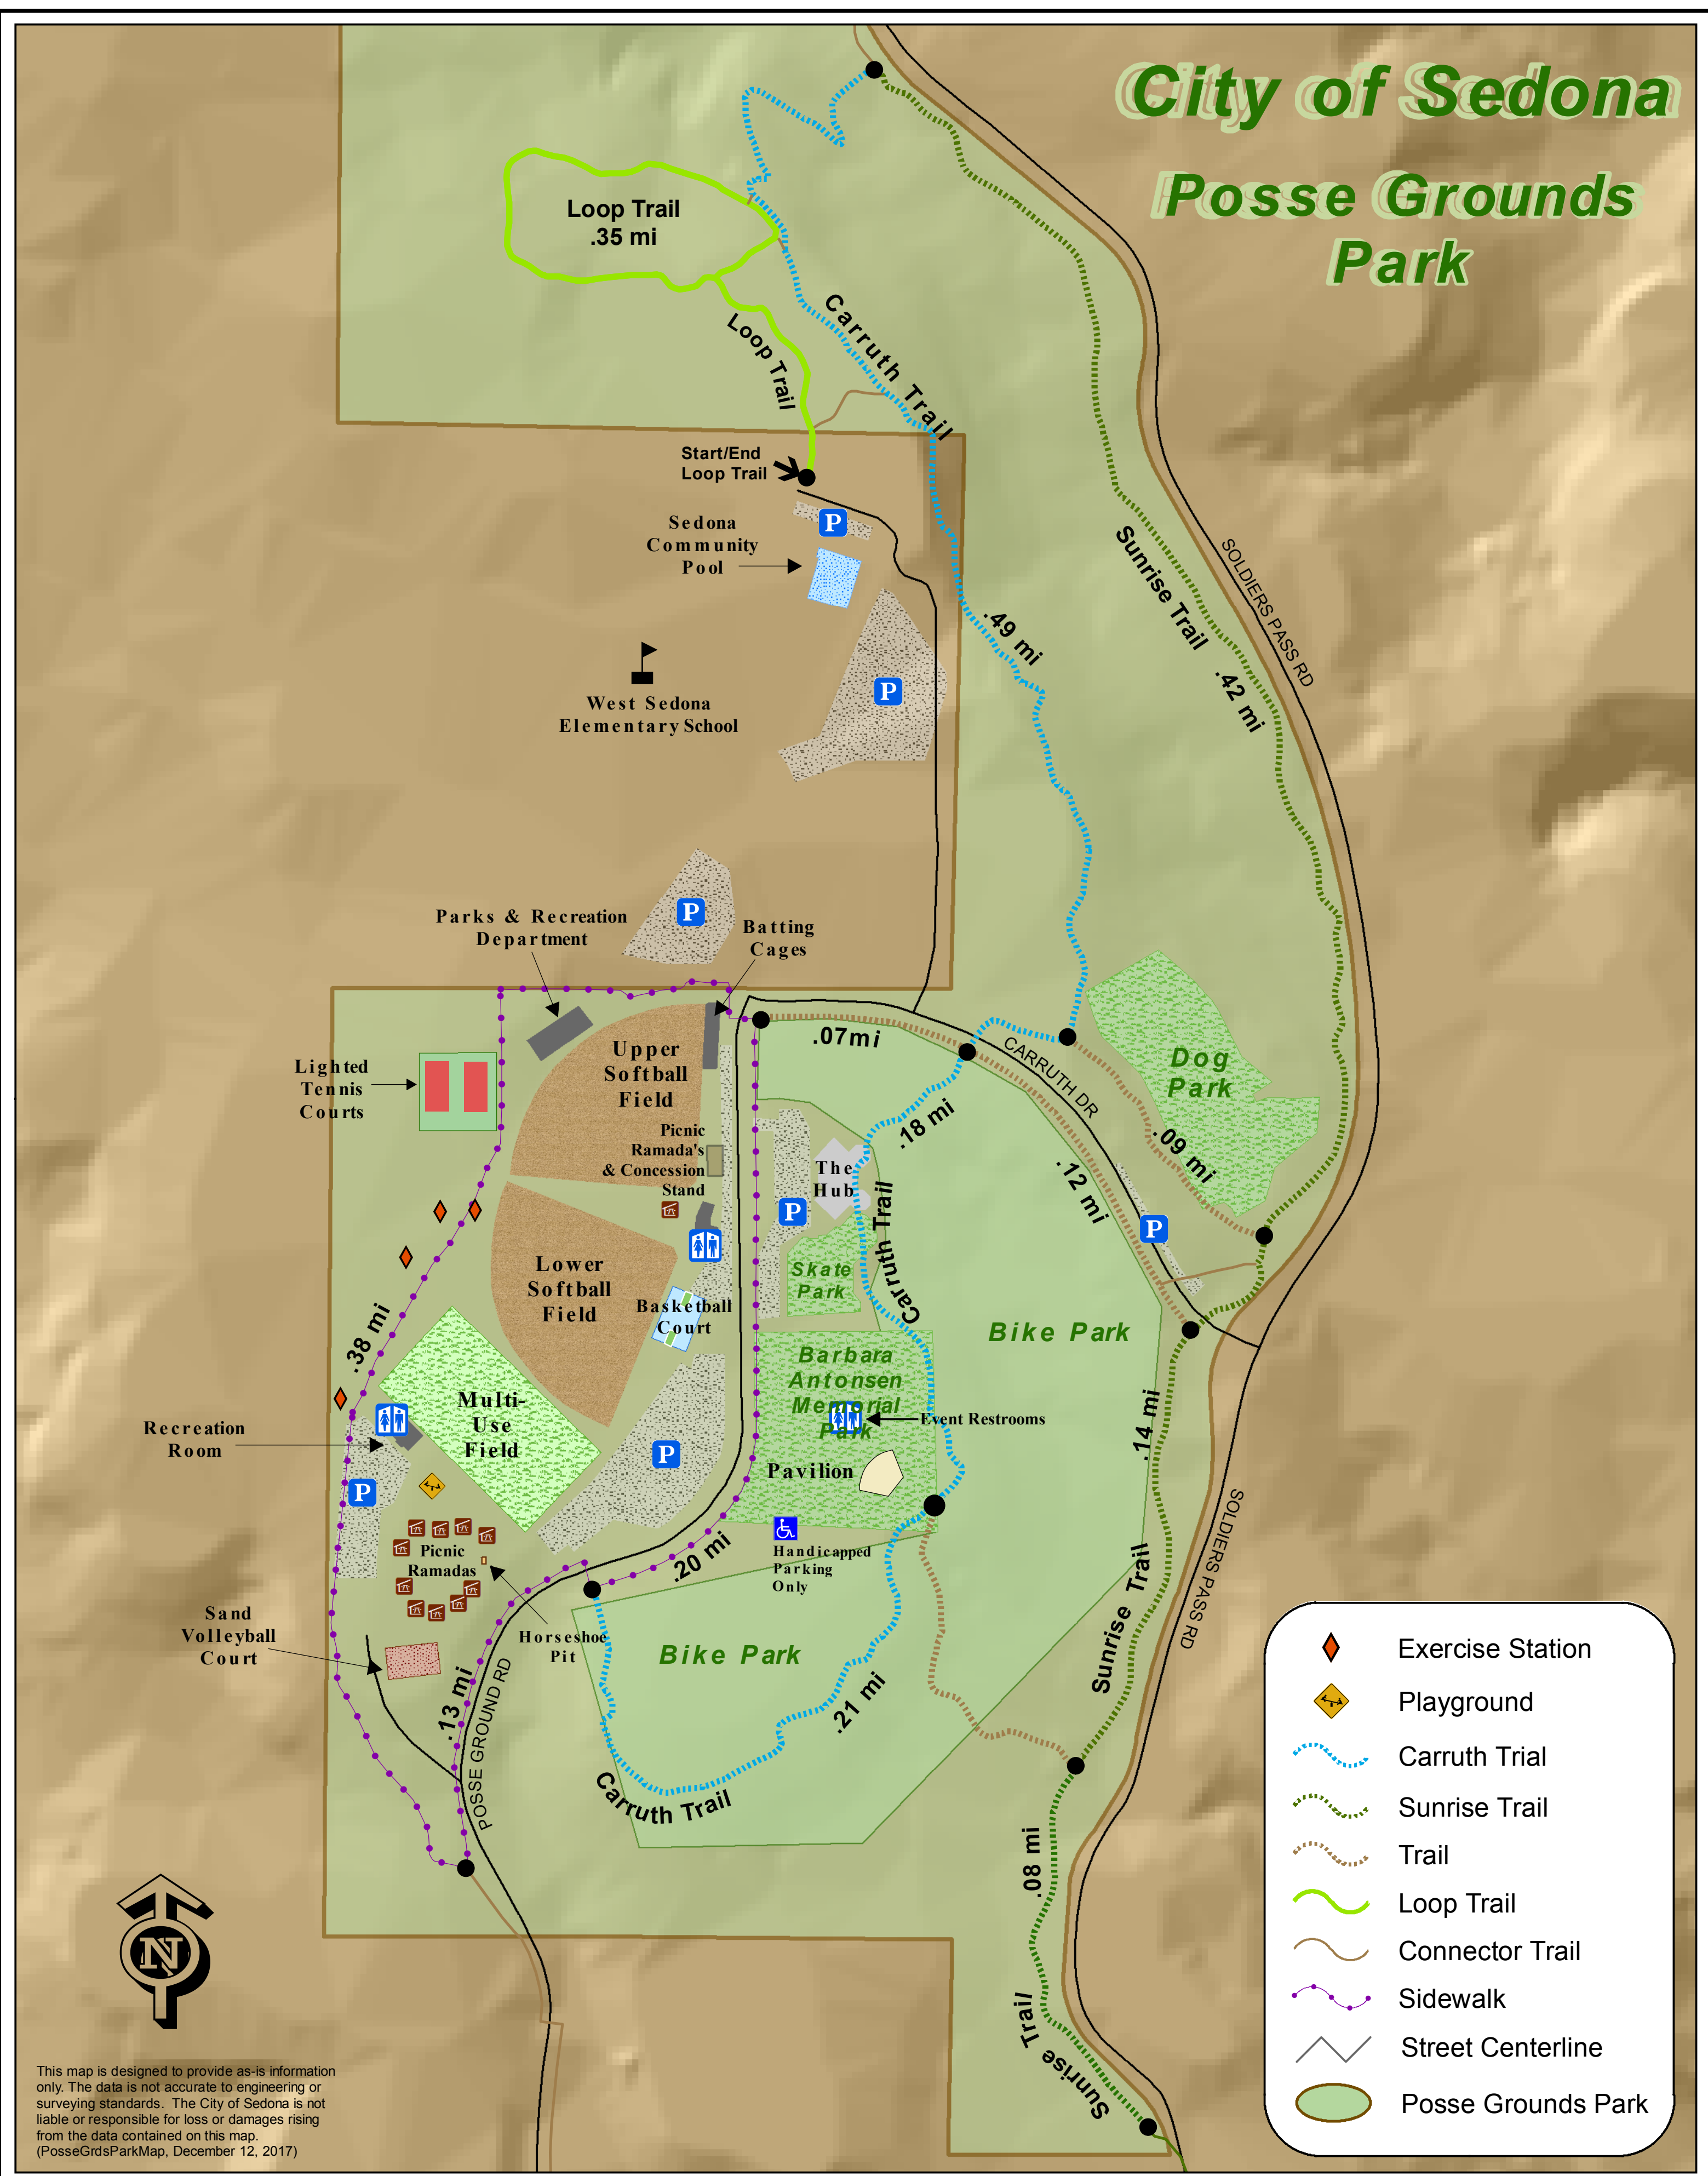

City of Sedona

Posse Grounds Park

-  Exercise Station
-  Playground
-  Carruth Trail
-  Sunrise Trail
-  Trail
-  Loop Trail
-  Connector Trail
-  Sidewalk
-  Street Centerline
-  Posse Grounds Park

This map is designed to provide as-is information only. The data is not accurate to engineering or surveying standards. The City of Sedona is not liable or responsible for loss or damages rising from the data contained on this map. (PosseGrdsParkMap, December 12, 2017)