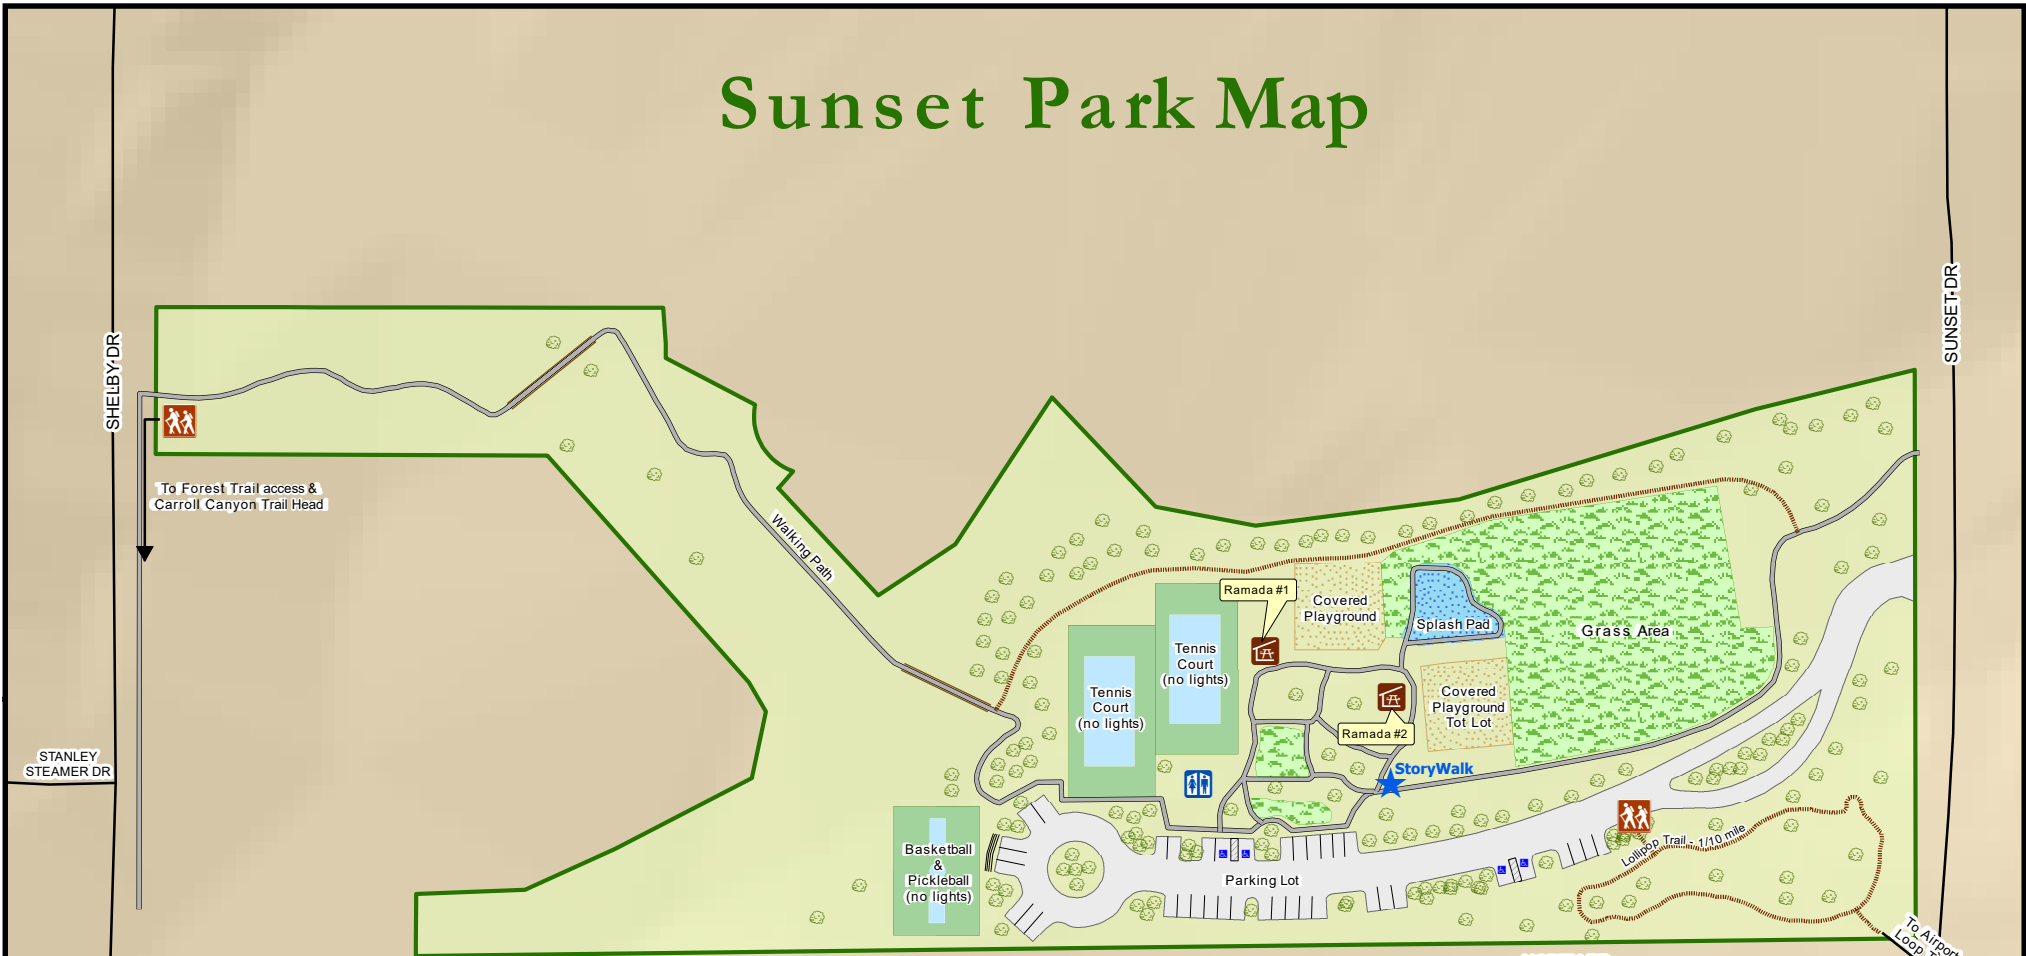

Sunset Park Map

Sunset Park is a day use only park!

Park Hours: dawn to dusk

Picnic Ramada #1 & #2
Each ramada includes two picnic tables & a BBQ grill.

Begin StoryWalk

Restrooms

Trail / Shared Use Path

Sidewalk

Shared Use Path

0 50 100 Feet