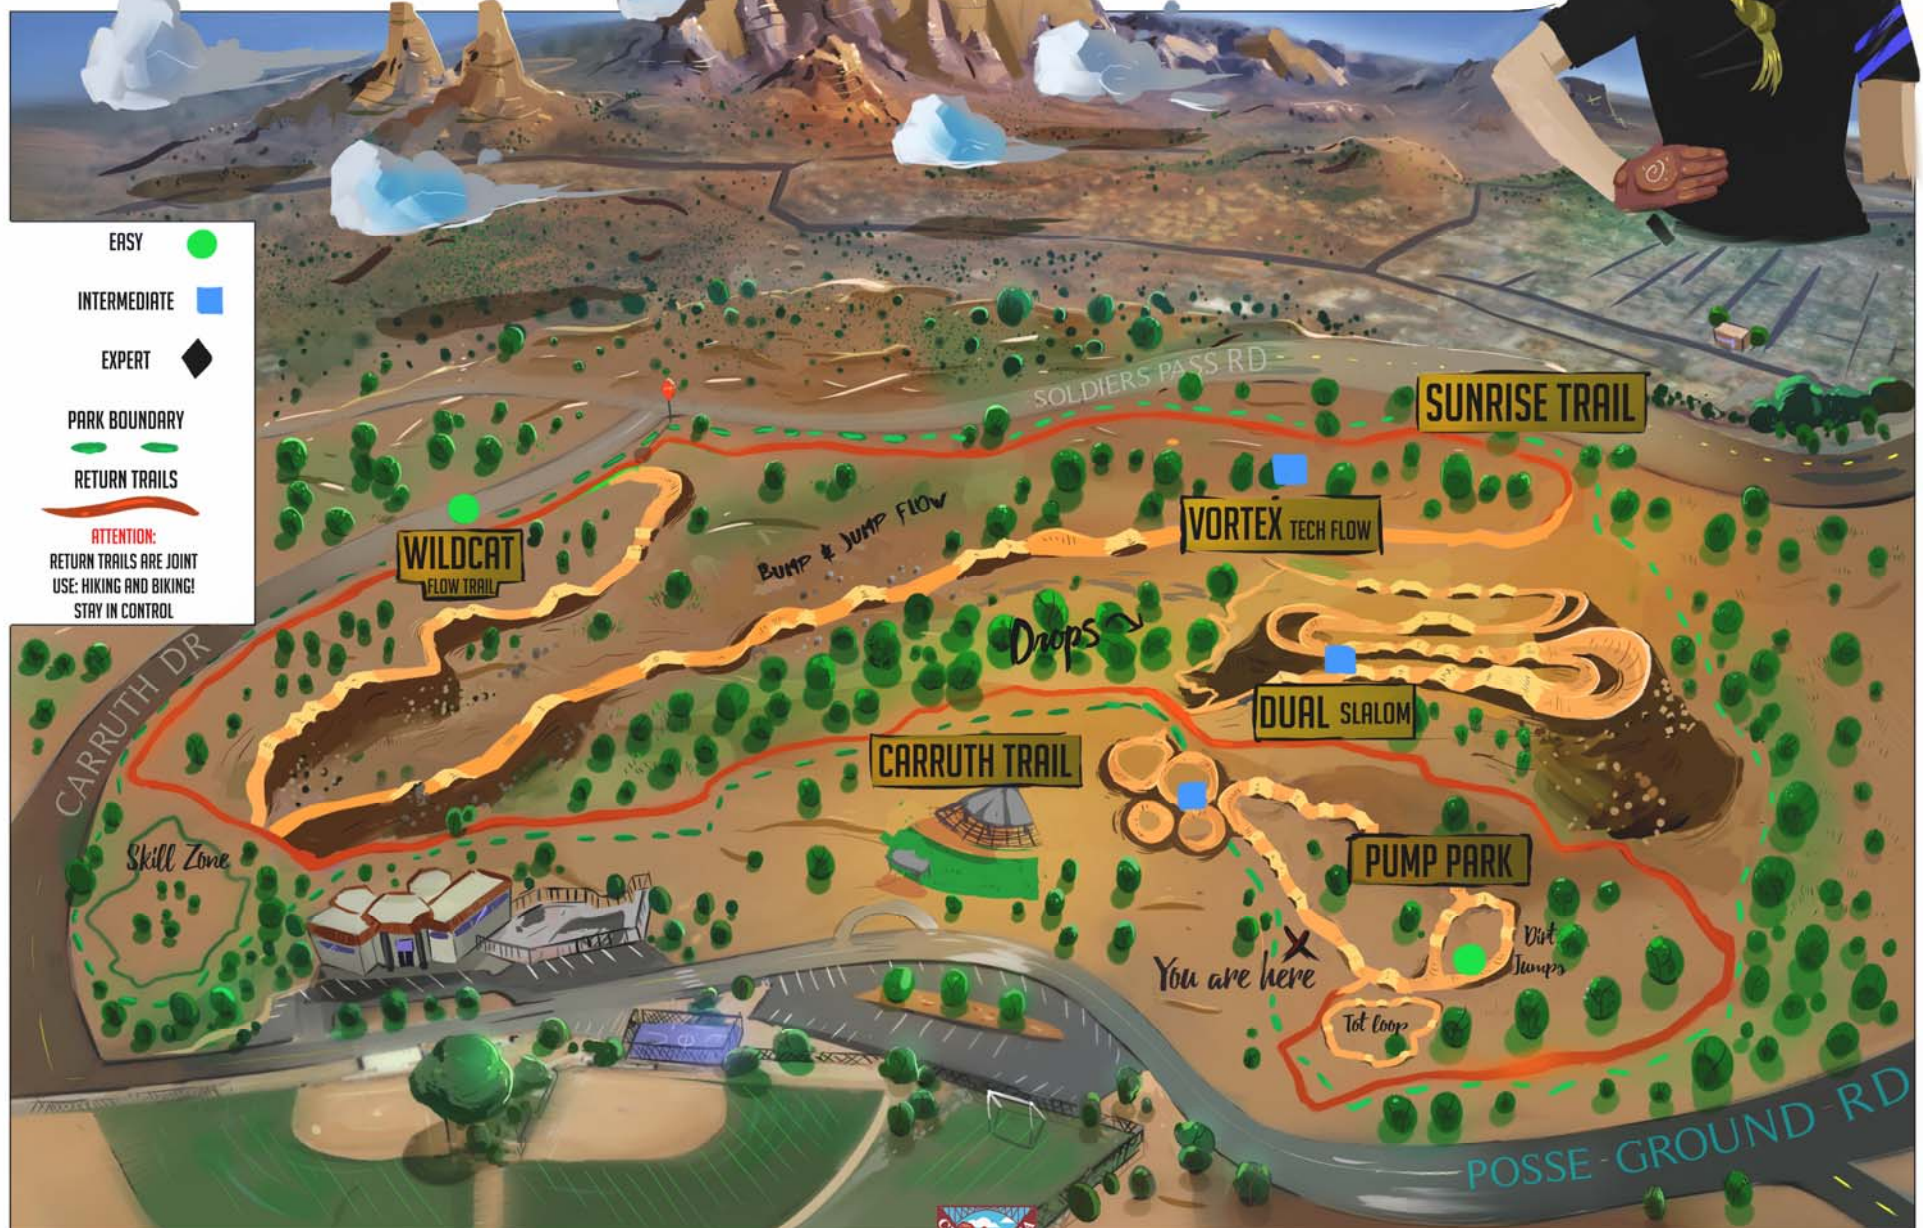

# KNOW BEFORE YOU RIDE

EXISTING FEATURES SHOWN BY DIFFICULTY LEVEL  
PUMP PARK, FLOW TRAIL, TECH FLOW TRAIL

 EDUARDODENNIZ

WWW.ARTOFEDWARDENNIS.COM

EASY

INTERMEDIATE

EXPERT

PARK BOUNDARY

RETURN TRAILS

**ATTENTION:**  
RETURN TRAILS ARE JOINT  
USE: HIKING AND BIKING!  
STAY IN CONTROL